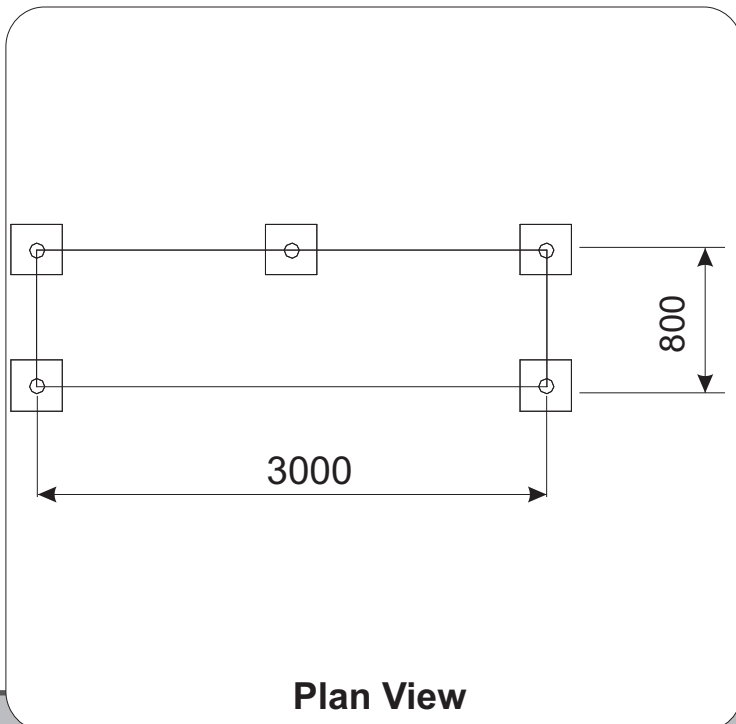

✓ All Play & Leisure's product range is fully compliant with **BS EN 1176:2008**

Technical AT-A-GLANCE

Product Code
SP01
Equipment Size
3000L x 800W x 3850H

Side Elevation

Plan View