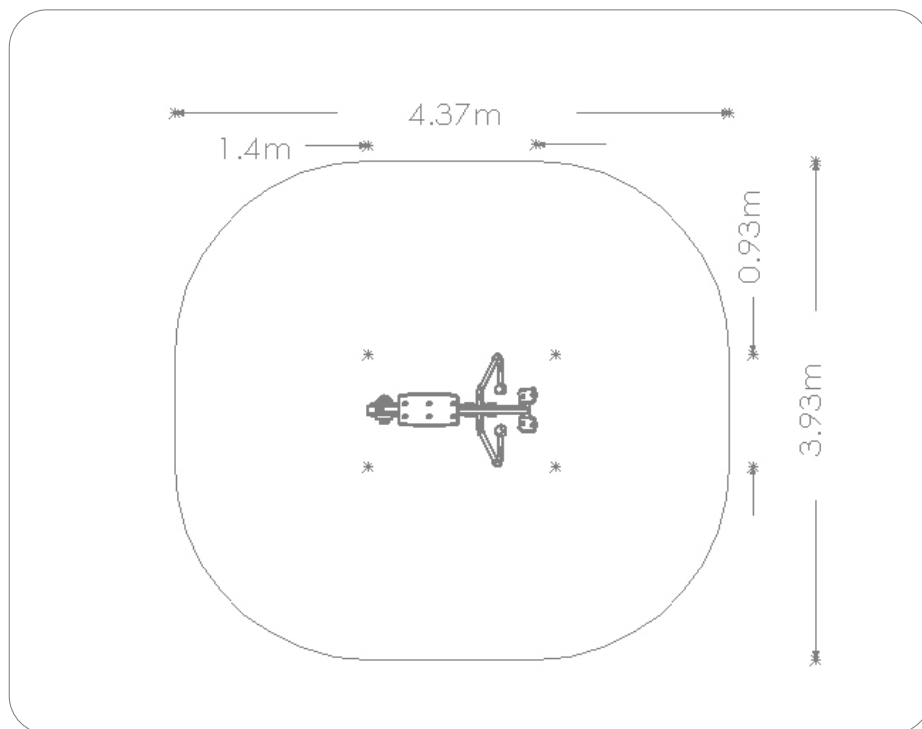

### Rower

**0.6**

8054662 Black/Lime Green

8054662 Titanium Grey/Lime Green

**14+**

**CC** Cast In Place

**1**

★ 3.92 x 4.40

### Sit Up

Age Range	14+
Users	1
Assembly Time (hrs)	3
Length (m)	1.33
Width (m)	0.93
Height (m)	0.96
Net Weight (kg)	150
Fall Height (m)	0.6
Movement Space L (m)	3.92
Movement Space W (m)	4.40
Area of movement (m <sup>2</sup> )	14