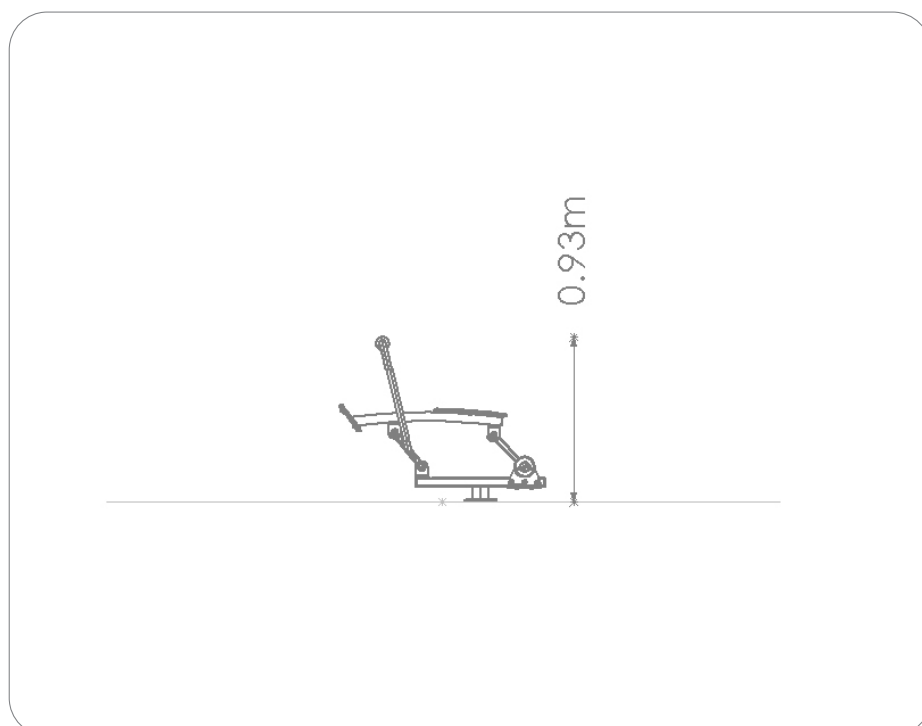

Technical Specification

Product designed and certified to EN 16630. Structural steel tubes fabricated to form a fully welded framework.

Perforated steel sheet fabricated to form a fully welded bench.

All steel parts are finished with 'HAGS Coat' antimicrobial powder coating system, as standard.

Generally, bolts are special stainless steel tamper resisting button heads.