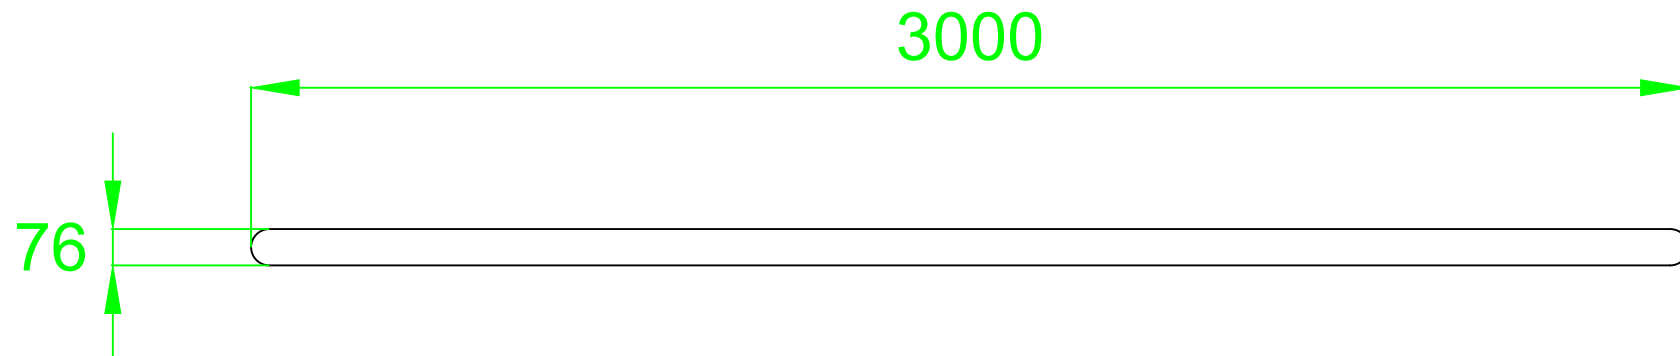

5 a-side goal

EQUIPMENT: 5 a-side goal

PART NO: FG01

RANGE: Sports

SCALE: not to scale

DATE: 04/01/2012

DRAWN BY: B. Moss

Play & Leisure Ltd. Units 6-8, Catheralls Ind. Est. Pinfold Lane, Buckley, Flintshire, CH7 3PS | tel: 01244 546797 | fax: 01244 549477 | email: sales@playandleisure.org.uk | web: www.playandleisure.org.uk