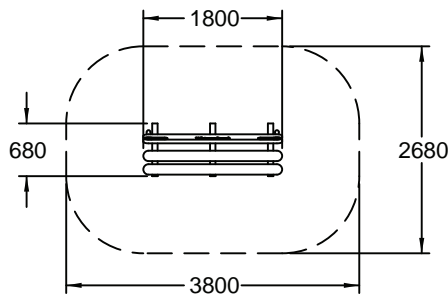

Whisper Bench

Playforce

making playtime fun

Range: Discovery
 Code: PPSD006-A-NA
 Age: 4+ yrs
 Colour: Natural

Speak and listen at alternative ends of the bench

Listen carefully!

Play fun games such as Chinese whispers

Stainless steel tube carries sounds

Free Height of Fall: 0.44m
 (---) Minimum Space 1.5m