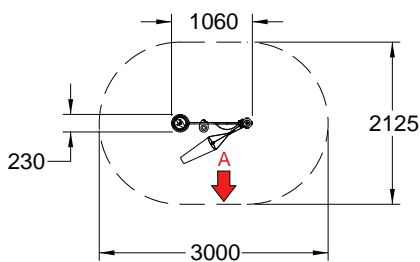

Weather Station

Range: Discovery
Code: PPSD003-A-NA
Age: 4+ yrs
Colour: Natural

Pressure, humidity and temperature dial

Wind direction recording dial

Information can be recorded on the chalk board

Wind sock to measure wind direction and speed

Rain gauge to measure the amount of rainfall

- (---) Minimum Space: 1.5m
- A: Direction arrow must not face south
- (...) B: Windsock requires a 10m radius space free from obstructions higher than 3m to function correctly