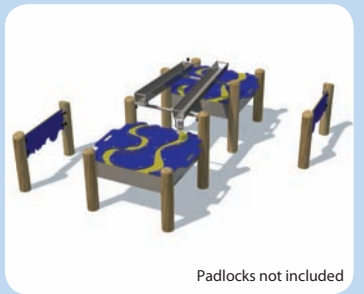

Water Play Station

Playforce

making playtime fun

Range: Sand & Water
 Code: PSAW006-A-PT
 Age: 2+ yrs
 Colour: Playtime

*Includes water toy set

Encourages children to experience the physical characteristics of water

Two gulleys with a water wheel & dam door

The Lid is designed to double as a meandering table top

Padlocks not included

The lid can be locked when not in use, keeping equipment safe

(---) Minimum Space 1.00m