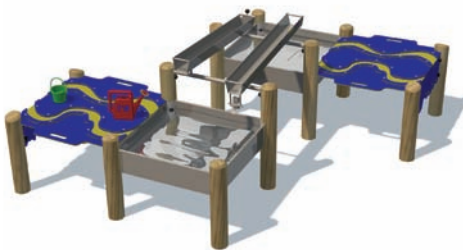

Water Play Station

Playforce

making playtime fun

Range: Sand & Water
 Code: PSAW006-A-PT
 Age: 2+ yrs
 Colour: Playtime

*Includes water toy set

Encourages children to experience the physical characteristics of water

Two gulleys with a water wheel & dam door

The Lid is designed to double as a meandering table top

Padlocks not included

The lid can be locked when not in use, keeping equipment safe

(---) Minimum Space 1.00m