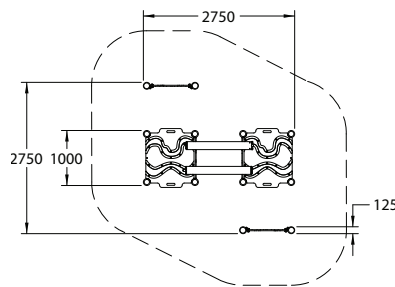

Two gulleys with a water wheel & dam door

The Lid is designed to double as a meandering table top

Padlocks not included

The lid can be locked when not in use, keeping equipment safe

(---) Minimum Space 1.00m