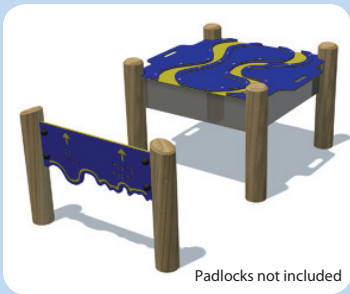

# Mini Water Play Basin

Range: Sand & Water  
Code: PSAW014-A-PT  
Age: 2-11 yrs  
Colour: Playtime

\*Includes water toy set

Encourages children to experience the physical characteristics of water

Children can play imaginatively creating rivers and waterfalls

The Lid is designed to double as a meandering table top

Padlocks not included

The lid can be locked when not in use, keeping equipment safe

(---) Minimum Space 1.00m