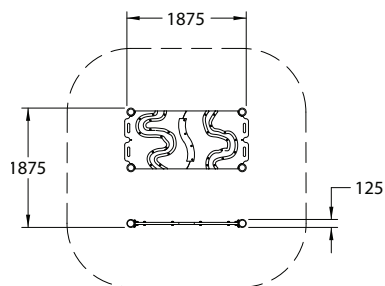

# Mini Water Play Basin

Range: Sand & Water  
Code: PSAW014-A-PT  
Age: 2-11 yrs  
Colour: Playtime

\*Includes water toy set

Encourages children to experience the physical characteristics of water

Children can play imaginatively creating rivers and waterfalls

The Lid is designed to double as a meandering table top

Padlocks not included

The lid can be locked when not in use, keeping equipment safe

(---) Minimum Space 1.00m