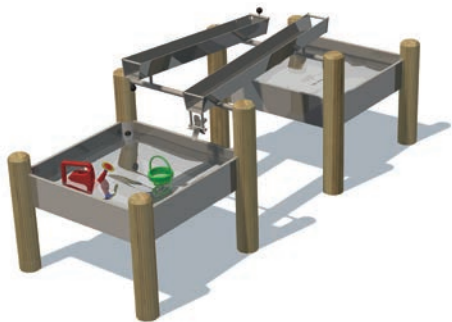

Water Play Basins with Gullies

Playforce
making playtime fun

Range: Sand & Water
Code: PSAW018-A-PT
Age: 2+ yrs
Colour: Playtime

*Includes water toy set

Encourages children to experience the physical characteristics of water

Two gulleys with a water wheel & dam door

(---) Minimum Space 1.00m