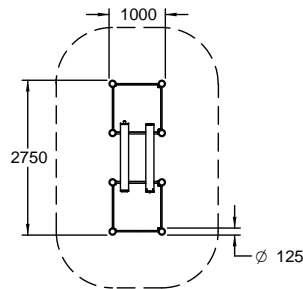

Water Play Basins with Gullies

Playforce
making playtime fun

Range: Sand & Water
Code: PSAW018-A-PT
Age: 2+ yrs
Colour: Playtime

*Includes water toy set

Encourages children to experience the physical characteristics of water

Two gulleys with a water wheel & dam door

(---) Minimum Space 1.00m