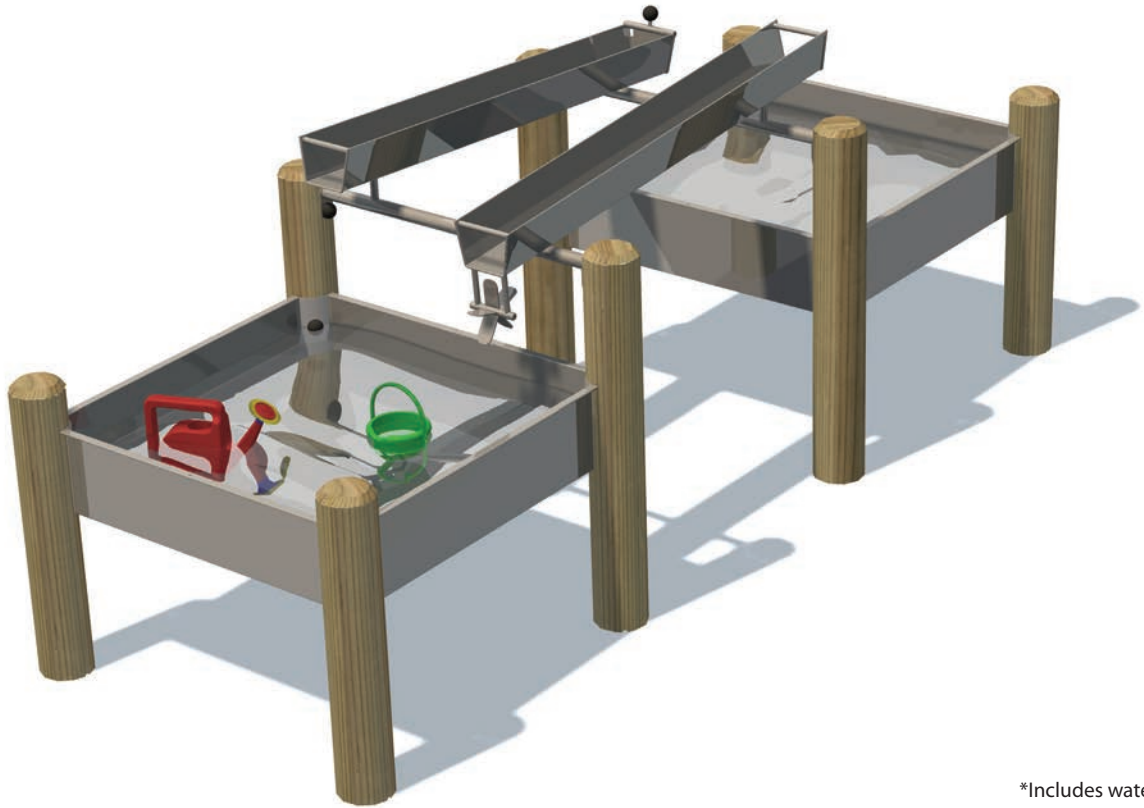

Water Play Basins with Gullies

Playforce
making playtime fun

Range: Sand & Water
Code: PSAW018-A-PT
Age: 2+ yrs
Colour: Playtime

*Includes water toy set

Encourages children to experience the physical characteristics of water

Two gulleys with a water wheel & dam door

(---) Minimum Space 1.00m