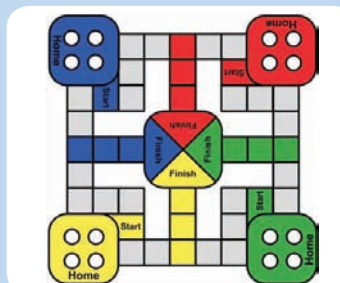

# Wall Mounted Game Boards

**Playforce**

*making playtime fun*

Range: Interactive Games  
 Code: PGAM-WG  
 Age: 2+ yrs  
 Colour: Natural

Wall Mounted Game Board  
 - Dry Wipe PGAM058-A-NA

Wall Mounted Game Board  
 - Chalk Board PGAM059-A-NA

Size 595x595mm

Snakes & Ladders  
 PGAM050-A-NA

5x5 Noughts & Crosses  
 PGAM051-A-NA

Ludo  
 PGAM053-A-NA

Chess  
 PGAM054-A-NA

Snakes & Ladders  
 PGAM052-A-NA

Draughts  
 PGAM055-A-NA

Magnetic Letters  
 PGAM056-A-NA