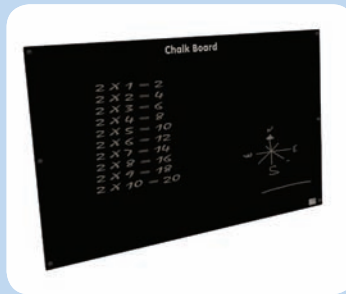

Wall Mounted Chalk Boards

Playforce

making playtime fun

Range: Creative Drawing
 Code: PCDW002-A-NA 2500x1500mm, PCDW001-A-NA 1625x1500mm & PCDW003-A-NA 1625x1200mm
 Age: 2+ yrs
 Colour: Natural

Large & durable easy clean surface for children to express themselves

Children can express themselves on a large scale

When space is limited, wall mounted boards are very effective

Available in 3 sizes 2500x1500, 1625x1500 and 1625x1200mm