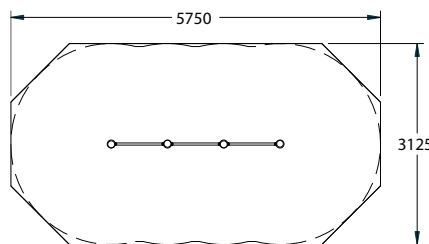

Up & Over Bars

Range: Fitness Trail - High Level
Code: PHTT016-B-NA
Age: 4+ yrs
Colour: Natural

Pressure Treated Play Grade Sanded Timber

Stainless Steel bars

Feet hang freely as a child tests their strength by pulling themselves up

Staggered at three different heights there is a bar for every child

Free Height of Fall: 1.5m
Surface Area: 17m²
(---) Minimum Space 1.5m