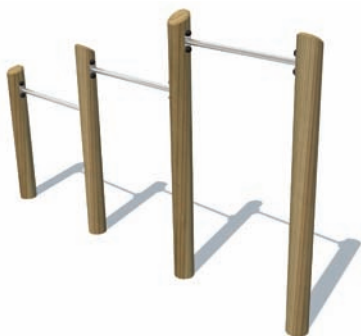

Up & Over Bars

Range: Fitness Trail - High Level
Code: PHTT016-B-NA
Age: 4+ yrs
Colour: Natural

Pressure Treated Play Grade Sanded Timber

Stainless Steel bars

Feet hang freely as a child tests their strength by pulling themselves up

Staggered at three different heights there is a bar for every child

Free Height of Fall: 1.5m
Surface Area: 17m²
(---) Minimum Space 1.5m