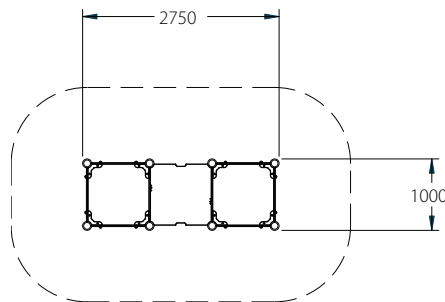

Tunnel Train - Sandpit Carriage

Playforce

making playtime fun

Range: Journey Play
 Code: PTVL020-A-PT
 Age: 2-11 yrs
 Colour: Playtime. (Woodland option available)

*Sand included

Sandpits transform into platforms to sit, stand & play on

Lids are lockable

Remove lids and place in the centre to form a play table

Children can play imaginatively building & creating sculptures

Free Height of Fall: 0.42m
 (---) Minimum Space 1.0m