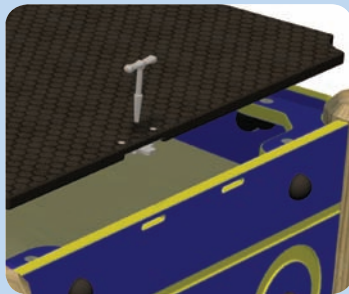

Tunnel Train - Sandpit Carriage

Playforce

making playtime fun

Range: Journey Play
 Code: PTVL020-A-PT
 Age: 2-11 yrs
 Colour: Playtime. (Woodland option available)

*Sand included

Sandpits transform into platforms to sit, stand & play on

Lids are lockable

Remove lids and place in the centre to form a play table

Children can play imaginatively building & creating sculptures

Free Height of Fall: 0.42m
 (---) Minimum Space 1.0m