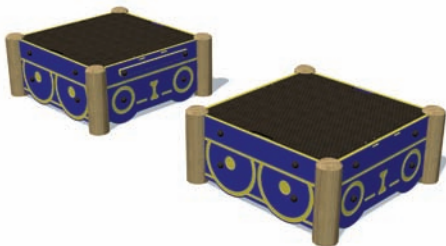

Tunnel Train - Sandpit Carriage

Playforce

making playtime fun

Range: Journey Play
 Code: PTVL020-A-PT
 Age: 2-11 yrs
 Colour: Playtime. (Woodland option available)

*Sand included

Sandpits transform into platforms to sit, stand & play on

Lids are lockable

Remove lids and place in the centre to form a play table

Children can play imaginatively building & creating sculptures

Free Height of Fall: 0.42m
 (---) Minimum Space 1.0m