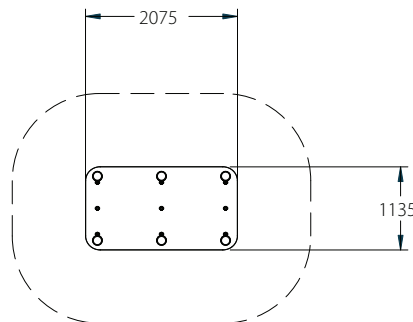

# Tunnel Train - Passenger Carriage

**Playforce**

*making playtime fun*

Range: Journey Play  
 Code: PTVL002-B-PT  
 Age: 2-11 yrs  
 Colour: Playtime. (Woodland option available)

A miniature outdoor classroom

A great place to socialise and discuss what's going on

The curved roof shelters the children from the elements

Use individually or include train engine

Free Height of Fall: 0.4m  
 (---) Minimum Space 1.0m