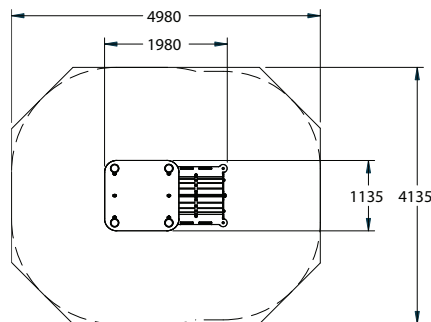

Tunnel Train

Playforce

making playtime fun

Range: Journey Play
 Code: PTVL001-B-PT
 Age: 2-11 yrs
 Colour: Playtime. (Woodland option available)

Peep through the drivers windows or take a seat in the cabin

Crawl through the engines tunnel

Pressure treated 'Play Grade' sanded timber

Use individually or include carriages

Free Height of Fall: 1.4m
 Surface Area: 19m²
 (---) Minimum Space 1.5m