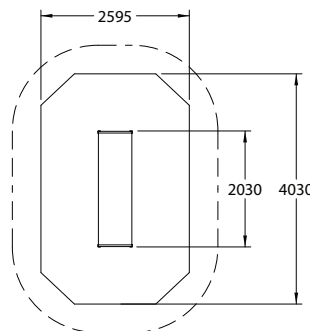

Tunnel Challenge

Playforce

making playtime fun

Range: Fitness Trail - Low Level
 Code: PLTT069-A-NA
 Age: 2-11 yrs
 Colour: Natural

Ideal for KS1 and KS2 children

A versatile tunnel that can form part of an imaginative or active space

Also great fun for children 2-5yrs encouraging the skill of crawling

The natural looking synthetic grass is very hardwearing

Free Height of Fall: 0.59m
 Surface Area: 10m²
 (---) Minimum Space 1.5m