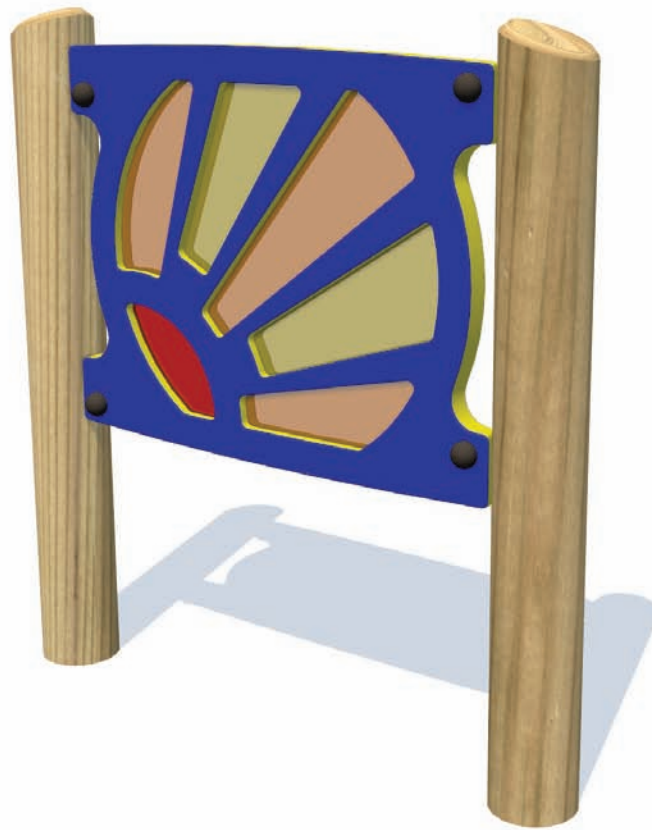

# Translucent Play Panel with 2 Posts

**Playforce**

*making playtime fun*

Range: Interactive Games  
 Code: PGAM036-A-PT  
 Age: 2+ yrs  
 Colour: Playtime. (Woodland option available)

Pressure treated 'Play Grade' sanded timber

HDPE panels will not delaminate, splinter or crack & are uv stable

Vandal & weather resistant fixings & security caps

Encourages visual stimulation looking through the coloured windows

(---) Minimum Space 1.00m