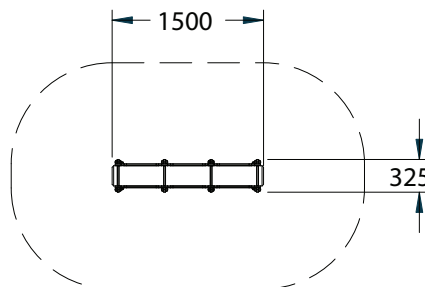

Train Set - Passenger Carriage

Playforce

making playtime fun

Range: Journey Play
 Code: PTVL009-B-PT
 Age: 2-7 yrs
 Colour: Playtime. (Woodland option available)

Children can act out being a train driver, signal man & ticket collector

Security caps protect fixings

Use individually or include engine

Hand finished timber logs provide a comfortable seat for the journey

Free Height of Fall: 0.55m
 (---) Minimum Space 1.0m