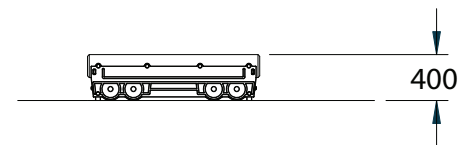

# Train Set - Goods Carriage

**Playforce**

*making playtime fun*

Range: Journey Play  
 Code: PTVL007-B-PT  
 Age: 2-7 yrs  
 Colour: Playtime. (Woodland option available)

Versatile item which can act as seating or a balance beam

Brightly coloured carriage with security caps protecting fixings

Use individually or include engine & carriages

'Play Grade' timber logs provide a comfortable seat for the journey

Free Height of Fall: 0.4m  
 (---) Minimum Space 1.0m