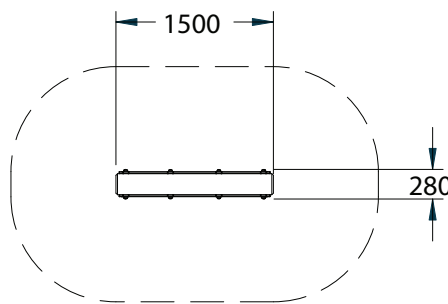

# Train Set - Goods Carriage

**Playforce**

*making playtime fun*

Range: Journey Play  
 Code: PTVL007-B-PT  
 Age: 2-7 yrs  
 Colour: Playtime. (Woodland option available)

Versatile item which can act as seating or a balance beam

Brightly coloured carriage with security caps protecting fixings

Use individually or include engine & carriages

'Play Grade' timber logs provide a comfortable seat for the journey

Free Height of Fall: 0.4m  
 (---) Minimum Space 1.0m