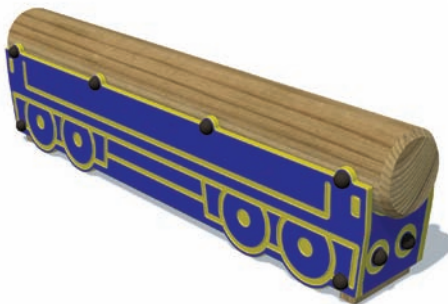

# Train Set - Goods Carriage

**Playforce**

*making playtime fun*

Range: Journey Play  
 Code: PTVL007-B-PT  
 Age: 2-7 yrs  
 Colour: Playtime. (Woodland option available)

Versatile item which can act as seating or a balance beam

Brightly coloured carriage with security caps protecting fixings

Use individually or include engine & carriages

'Play Grade' timber logs provide a comfortable seat for the journey

Free Height of Fall: 0.4m  
 (---) Minimum Space 1.0m