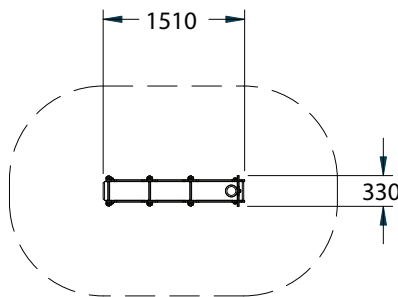

Train Set - Engine

Playforce

making playtime fun

Range: Journey Play
 Code: PTVL005-B-PT
 Age: 2-7 yrs
 Colour: Playtime. (Woodland option available)

Children can act out being a train driver, signal man & ticket collector

Security caps protect fixings

Use individually or include carriages

'Play Grade' timber logs provide a comfortable seat for the journey

Free Height of Fall: 0.55m
 (---) Minimum Space 1.0m