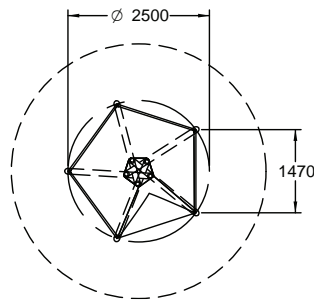

Tipi

Playforce

making playtime fun

Range: Woodland Village
Code: PIMA001-A-NA
Age: 2+ yrs
Colour: Natural

Pressure treated 'Play Grade' sanded timber

Tipi provides an ideal hideout for a small group of children

The removable cover is hardwearing & waterproof

Provides a shaded space to create role play scenarios

(---) Minimum Space 1.00m