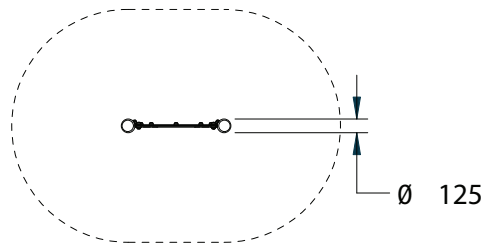

This Shape Is Play Panel with 2 Posts

Playforce

making playtime fun

Range: Interactive Games
 Code: PGAM039-A-PT
 Age: 2+ yrs
 Colour: Playtime. (Woodland option available)

Pressure treated 'Play Grade' sanded timber

HDPE panels will not delaminate, splinter or crack & are uv stable

Vandal & weather resistant fixings & security caps

Teaching aid & encourages self-initiated learning

(---) Minimum Space 1.00m