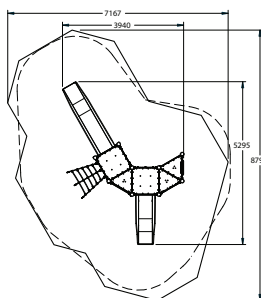

Step Up Tower Large 0.3-1.5mH

Playforce

making playtime fun

Range: Multi Level Play
 Code: PMLP204-A-PT
 Age: 4-16 yrs
 Colour: Playtime. (Woodland option available)

Features net climber, 2x vertical rock climbers, chalk board, 2x slides, drawing window & translucent panel

Free Height of Fall: 1.5m
 Surface Area: 40m²
 (---) Minimum Space 1.5m

1 Pegasus Way, Bowerhill Ind. Est.
 Melksham, Wiltshire, SN12 6TR
 e: sales@playforce.co.uk
 t: 01225 792660 f: 01225 792080
 www.playforce.co.uk