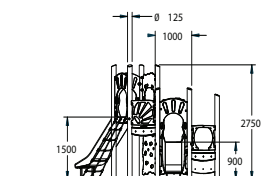

Step Up Tower Large 0.3-1.5mH

Playforce

making playtime fun

Range: Multi Level Play
 Code: PMLP204-A-PT
 Age: 4-16 yrs
 Colour: Playtime. (Woodland option available)

Features net climber, 2x vertical rock climbers, chalk board, 2x slides, drawing window & translucent panel

Free Height of Fall: 1.5m
 Surface Area: 40m²
 (---) Minimum Space 1.5m

1 Pegasus Way, Bowerhill Ind. Est.
 Melksham, Wiltshire, SN12 6TR
 e: sales@playforce.co.uk
 t: 01225 792660 f: 01225 792080
 www.playforce.co.uk