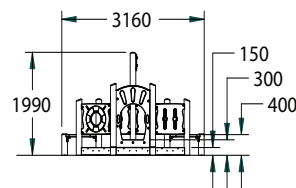

# Step Up & Play 4 Platforms 2 Benches

**Playforce**

*making playtime fun*

Range: Dens, Huts & Houses  
 Code: PDHH012-A-PT  
 Age: 2+ yrs  
 Colour: Playtime. (Woodland option available)

Pressure treated 'Play Grade' sanded timber

Flag can be customised with school name

Supports the childrens need for somewhere to meet & socialise

Open-ended castle design for both girls and boys

Free Height of Fall: 0.4m  
 (---) Minimum Space 1.0m