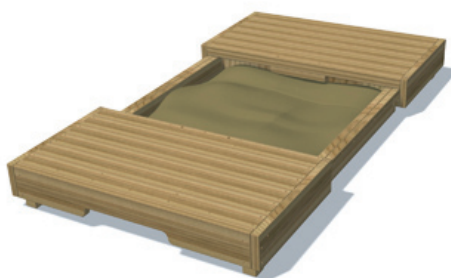

Sliding Lid Sandpit

Playforce

making playtime fun

Range: Sand & Water
 Code: PSAW002-A-NA
 Age: 2+ yrs
 Colour: Natural

*Includes sand

Encourages children to experience the physical characteristics of sand

The lids provide a building/ construction area for the children

Eight to ten children can play within and around the sandpit

When the lids are closed it transforms into an imaginative stage for role plays

Free Height of Fall: 0.27m

(---) Minimum Space 1.0m