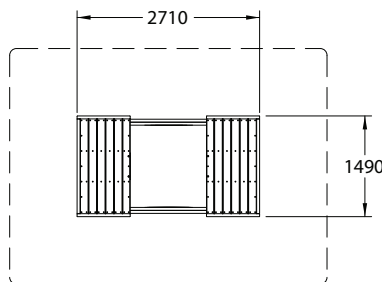

Sliding Lid Sandpit

Playforce

making playtime fun

Range: Sand & Water
 Code: PSAW002-A-NA
 Age: 2+ yrs
 Colour: Natural

*Includes sand

Encourages children to experience the physical characteristics of sand

Free Height of Fall: 0.27m

(---) Minimum Space 1.0m