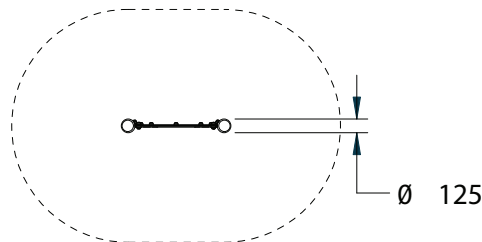

# Show Me How To Play Panel with 2 Posts

**Playforce**

*making playtime fun*

Range: Interactive Games  
 Code: PGAM038-A-PT  
 Age: 2+ yrs  
 Colour: Playtime. (Woodland option available)

Pressure treated 'Play Grade' sanded timber

HDPE panels will not delaminate, splinter or crack & are uv sable

Vandal & weather resistant fixings & security caps

Teaching aid & encourages self-initiated learning

(---) Minimum Space 1.00m