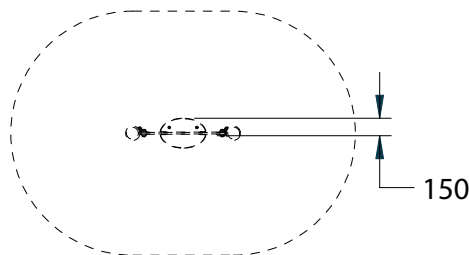

# Shop Counter Play Panel with 2 Posts

**Playforce**

*making playtime fun*

Range: Interactive Games  
 Code: PGAM030-A-PT  
 Age: 2+ yrs  
 Colour: Playtime. (Woodland option available)

Pressure treated 'Play Grade' sanded timber

HDPE panels will not delaminate, splinter or crack & are uv sable

Vandal & weather resistant fixings & security caps

Shop counter encourages and enhances role play & games

(---) Minimum Space 1.00m