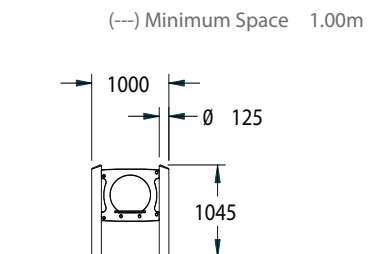

# Shop Counter Play Panel with 2 Posts

**Playforce**

*making playtime fun*

Range: Interactive Games  
 Code: PGAM030-A-PT  
 Age: 2+ yrs  
 Colour: Playtime. (Woodland option available)

Pressure treated 'Play Grade' sanded timber

HDPE panels will not delaminate, splinter or crack & are uv sable

Vandal & weather resistant fixings & security caps

Shop counter encourages and enhances role play & games

(---) Minimum Space 1.00m