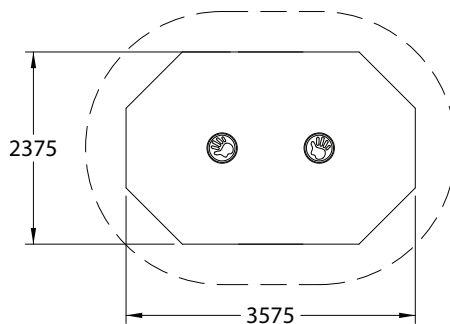

# Seesaw Challenge

Range: Fitness Trail - Low Level  
Code: PLTT068-A-NA  
Age: 4+ yrs  
Colour: Natural

A modern take on a playground classic

One post moves up when weight is placed on the other

Challenges the children to work out how the posts move

Anti-slip rubber tops

Free Height of Fall: 0.47m  
Surface Area: 8m<sup>2</sup>  
(---) Minimum Space 1.5m