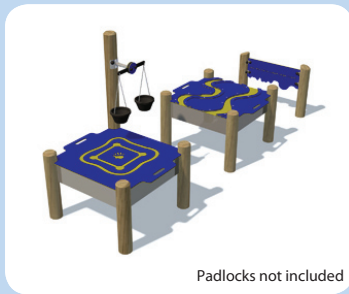

Sand & Water Station

Playforce

making playtime fun

Range: Sand & Water
 Code: PSAW011-A-PT
 Age: 2+ yrs
 Colour: Playtime

*Includes sand plus sand and water toy sets

Combining sand & water demonstrates the interaction of materials

Children can play imaginatively building & creating sculptures

The Lid is designed to double as a meandering table top

Padlocks not included

Lids can be locked when not in use, keeping equipment safe

(---) Minimum Space 1.00m