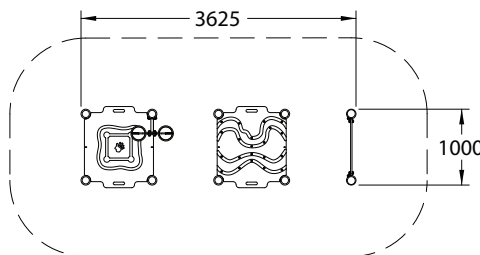

Children can play imaginatively building & creating sculptures

The Lid is designed to double as a meandering table top

Padlocks not included

Lids can be locked when not in use, keeping equipment safe

(---) Minimum Space 1.00m