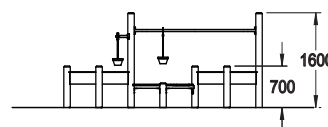

Sand & Water Station with Bucket Rail

Playforce
making playtime fun

Range: Sand & Water
Code: PSAW015-A-PT
Age: 2-11 yrs
Colour: Playtime

*Includes sand plus sand and water toy sets

Combining sand & water demonstrates the interaction of materials

Children can play imaginatively building & creating sculptures

Children can play imaginatively building & creating sculptures

The lid can be locked when not in use, keeping equipment safe

(---) Minimum Space 1.00m