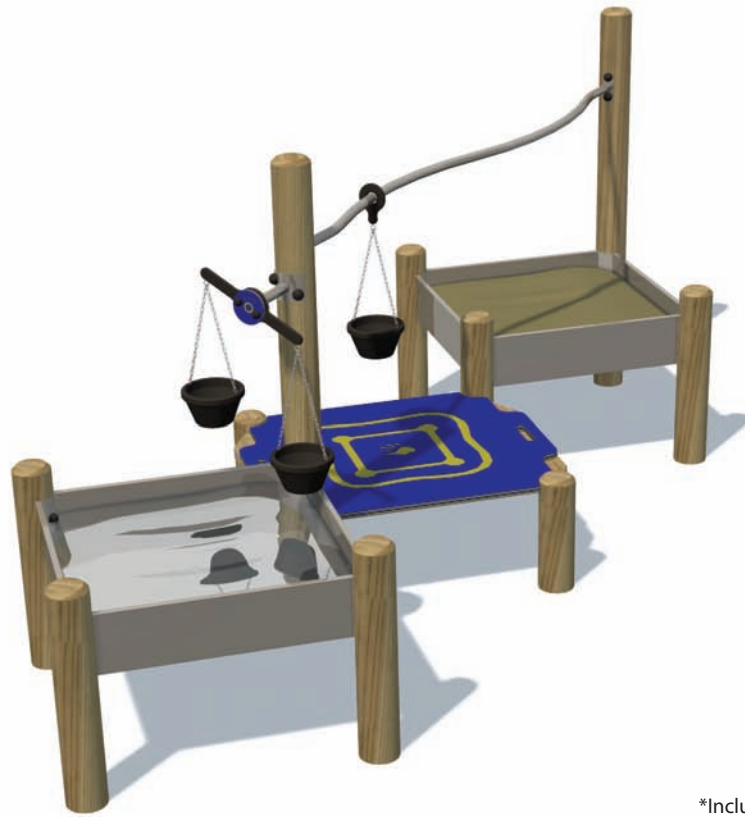

Sand & Water Station with Bucket Rail

Playforce
making playtime fun

Range: Sand & Water
Code: PSAW015-A-PT
Age: 2-11 yrs
Colour: Playtime

*Includes sand plus sand and water toy sets

Combining sand & water demonstrates the interaction of materials

Children can play imaginatively building & creating sculptures

Children can play imaginatively building & creating sculptures

The lid can be locked when not in use, keeping equipment safe

(---) Minimum Space 1.00m