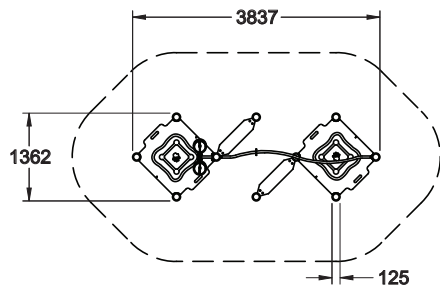

(---) Minimum Space 1.00m