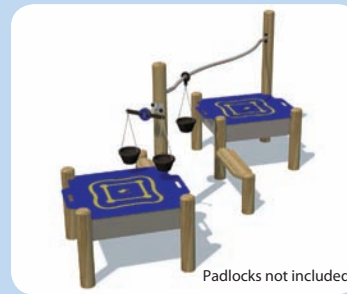

Sand Play Station

Playforce

making playtime fun

Range: Sand & Water
 Code: PSAW007-A-PT
 Age: 2+ yrs
 Colour: Playtime

*Includes sand and sand toy set

Encourages children to experience the physical characteristics of sand

Children can play imaginatively building & creating sculptures

The Lid is designed to double as a castle building table top

Padlocks not included

The lid can be locked when not in use, keeping sand dry & hygienic