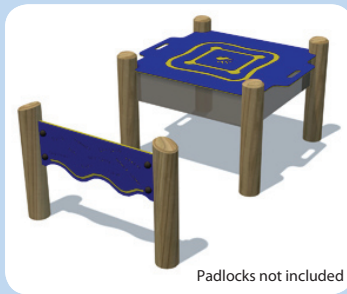

Mini Sand Play Basin

Range: Sand & Water
Code: PSAW013-A-PT
Age: 2-11 yrs
Colour: Playtime

*Includes sand and sand toy set

Encourages children to experience the physical characteristics of sand

Children can play imaginatively building & creating sculptures

The Lid is designed to double as a castle building table top

Padlocks not included

The lid can be locked when not in use, keeping sand dry & hygienic

(---) Minimum Space 1.00m