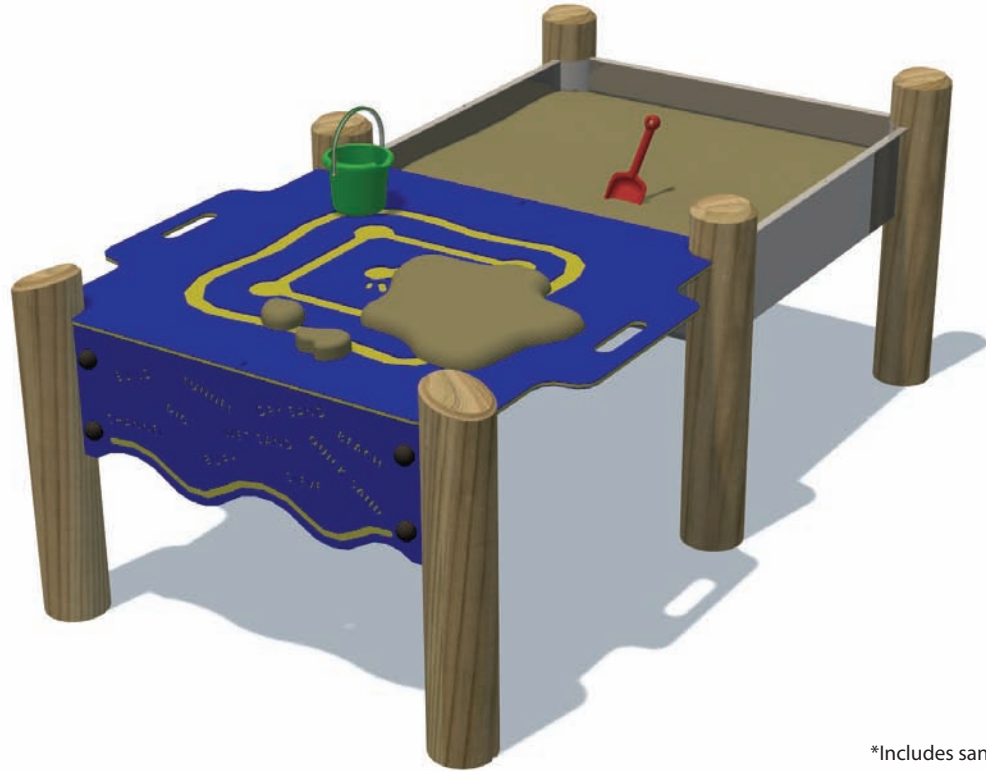

Mini Sand Play Basin

Range: Sand & Water
Code: PSAW013-A-PT
Age: 2-11 yrs
Colour: Playtime

*Includes sand and sand toy set

Encourages children to experience the physical characteristics of sand

Children can play imaginatively building & creating sculptures

The Lid is designed to double as a castle building table top

Padlocks not included

The lid can be locked when not in use, keeping sand dry & hygienic

(---) Minimum Space 1.00m