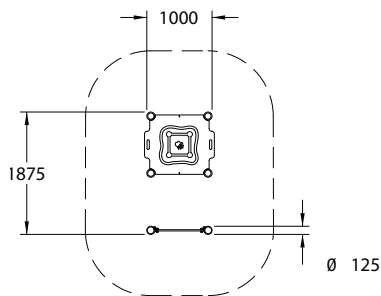

Mini Sand Play Basin

Range: Sand & Water
Code: PSAW013-A-PT
Age: 2-11 yrs
Colour: Playtime

*Includes sand and sand toy set

Encourages children to experience the physical characteristics of sand

Children can play imaginatively building & creating sculptures

The Lid is designed to double as a castle building table top

Padlocks not included

The lid can be locked when not in use, keeping sand dry & hygienic

(---) Minimum Space 1.00m