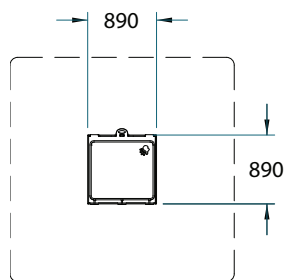

# Sand Box

**Playforce**

*making playtime fun*

Range: Sand & Water  
 Code: PSAW003-A-PT  
 Age: 2+ yrs  
 Colour: Playtime

\*Includes sand

Encourages children to experience the physical characteristics of sand

Is ideal as a cost effective introduction to sand play

Small in size but big in play value

The lid can be locked when not in use, keeping sand dry & hygienic

Free Height of Fall: 0.32m  
 (---) Minimum Space 1.0m