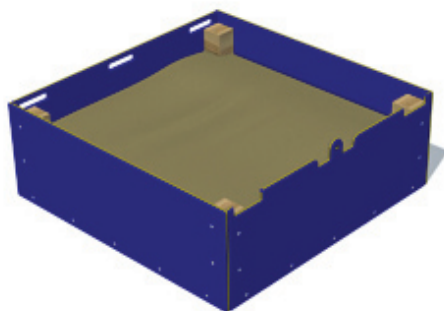

# Sand Box

**Playforce**

*making playtime fun*

Range: Sand & Water  
 Code: PSAW003-A-PT  
 Age: 2+ yrs  
 Colour: Playtime

\*Includes sand

Encourages children to experience the physical characteristics of sand

Is ideal as a cost effective introduction to sand play

Small in size but big in play value

The lid can be locked when not in use, keeping sand dry & hygienic

Free Height of Fall: 0.32m  
 (---) Minimum Space 1.0m