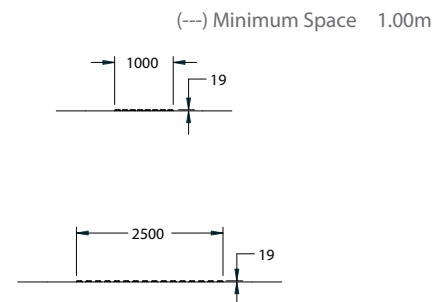

# Rumble Runways

Range: Free Flow Play  
Code: PMOD009-A-PT 1.5 long & PMOD043-A-PT 2.5 long  
Age: 2+ yrs  
Colour: Playtime

Rumble Runway available in 1 metre and 2.5 metre lengths

Rush through the rapids

Great for wheelchair users to experience a fun & bumpy ride

Adds colour and texture to playground surfaces

Intergrate into a track for cycling proficiency

(---) Minimum Space 1.00m