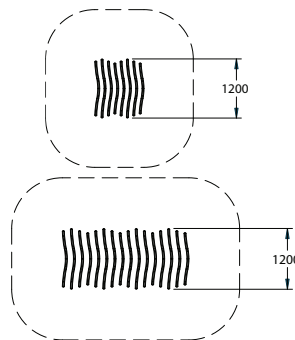

# Rumble Runways

Range: Free Flow Play  
Code: PMOD009-A-PT 1.5 long & PMOD043-A-PT 2.5 long  
Age: 2+ yrs  
Colour: Playtime

Rumble Runway available in 1 metre and 2.5 metre lengths

Rush through the rapids

Great for wheelchair users to experience a fun & bumpy ride

Adds colour and texture to playground surfaces

Intergrate into a track for cycling proficiency

(---) Minimum Space 1.00m