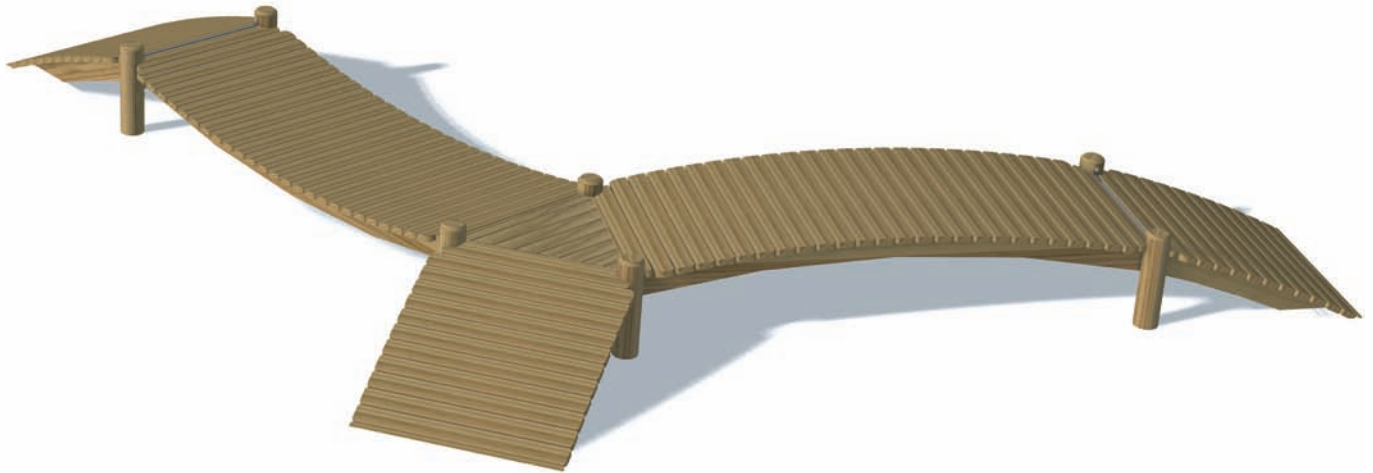

# Rise & Fall Boardwalk

**Playforce**  
making playtime fun

Range: Woodland Village  
Code: PIMA005-A-NA  
Age: 2+ yrs  
Colour: Natural

Pressure treated 'Play Grade' sanded timber

Concave and convex timber boardwalks

Anti slip strips on entry/exit ramps

Great for connecting between different play zones

Free Height of Fall: 0.57m  
(---) Minimum Space 1.0m

1 Pegasus Way, Bowerhill Ind. Est.  
Melksham, Wiltshire, SN12 6TR  
e: sales@playforce.co.uk  
t: 01225 792660 f: 01225 792080  
www.playforce.co.uk