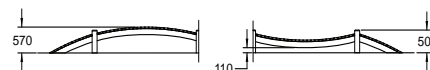

# Rise & Fall Boardwalk

**Playforce**  
making playtime fun

Range: Woodland Village  
Code: PIMA005-A-NA  
Age: 2+ yrs  
Colour: Natural

Pressure treated 'Play Grade' sanded timber

Concave and convex timber boardwalks

Anti slip strips on entry/exit ramps

Great for connecting between different play zones

Free Height of Fall: 0.57m  
(---) Minimum Space 1.0m

1 Pegasus Way, Bowerhill Ind. Est.  
Melksham, Wiltshire, SN12 6TR  
e: sales@playforce.co.uk  
t: 01225 792660 f: 01225 792080  
www.playforce.co.uk