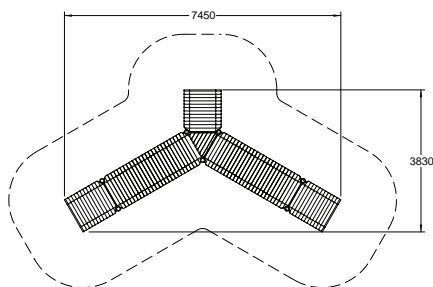

# Rise & Fall Boardwalk

**Playforce**  
making playtime fun

Range: Woodland Village  
Code: PIMA005-A-NA  
Age: 2+ yrs  
Colour: Natural

Pressure treated 'Play Grade' sanded timber

Concave and convex timber boardwalks

Anti slip strips on entry/exit ramps

Great for connecting between different play zones

Free Height of Fall: 0.57m  
(---) Minimum Space 1.0m

1 Pegasus Way, Bowerhill Ind. Est.  
Melksham, Wiltshire, SN12 6TR  
e: sales@playforce.co.uk  
t: 01225 792660 f: 01225 792080  
www.playforce.co.uk