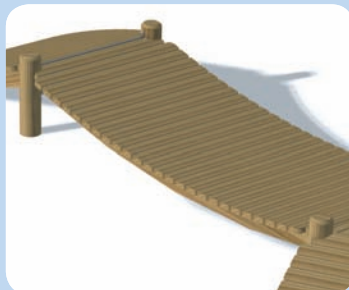

# Rise & Fall Boardwalk

**Playforce**  
making playtime fun

Range: Woodland Village  
Code: PIMA005-A-NA  
Age: 2+ yrs  
Colour: Natural

Pressure treated 'Play Grade' sanded timber

Concave and convex timber boardwalks

Anti slip strips on entry/exit ramps

Great for connecting between different play zones

Free Height of Fall: 0.57m  
(---) Minimum Space 1.0m

1 Pegasus Way, Bowerhill Ind. Est.  
Melksham, Wiltshire, SN12 6TR  
e: sales@playforce.co.uk  
t: 01225 792660 f: 01225 792080  
www.playforce.co.uk