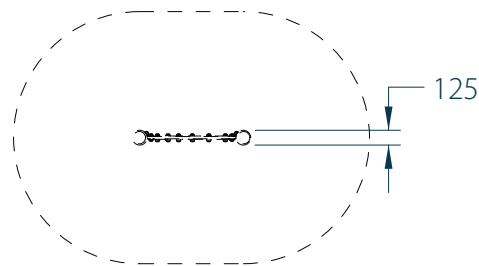

Rattle Wheel Panel with 2 Posts

Playforce

making playtime fun

Range: Musical
 Code: PMUS006-B-WD
 Age: 2+ yrs
 Colour: Woodland

(7 Musical Elements) Number 5
 Texture - Can you combine the sounds?

Pressure treated 'Play Grade' sanded timber

HDPE panels will not delaminate, splinter or crack & are uv stable

Vandal & weather resistant fixings & security caps

Rotating transparent large & small discs with two distinctive sounds

(---) Minimum Space 1.00m