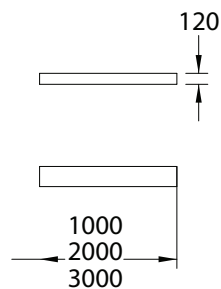

Play Safe Sleepers

Playforce

making playtime fun

Range: Grow
 Code: PGRO015-A-NA 1000 x 220 x 120mm, PGRO016-A-NA 2000 x 220 x 120mm & PGRO017-A-NA
 Age: 3000 x 220 x 120mm
 Age: 2+ yrs

Chunky 'Play Safe' sleepers with chamfered edges

Available in 1, 2 & 3m lengths, to create bespoke planters

Sit them one, two or three high depending on your needs

Children can get up close & personal with the plants & mini-beasts

(---) Minimum Space 1.0m