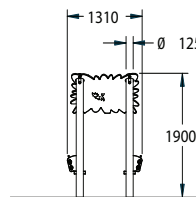

Play Cabin with Flower Roof

Playforce

making playtime fun

Range: Dens, Huts & Houses
 Code: PDHH009-A-WD
 Age: 2+ yrs
 Colour: Woodland

Pressure treated 'Play Grade' sanded timber

HDPE panels will not delaminate, splinter or crack & are uv sable

Sheltered meeting point in which to socialise

Seats four children comfortably

(---) Minimum Space 1.0m