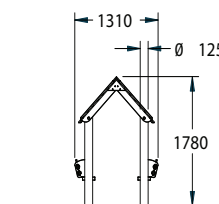

Play Cabin with Apex Shiplap Roof and Green bench backs

Playforce

making playtime fun

Range: Dens, Huts & Houses
 Code: PDHH008-A-WD
 Age: 2+ yrs
 Colour: Woodland. (Playtime option available)

Pressure treated 'Play Grade' sanded timber

HDPE panels will not delaminate, splinter or crack & are uv sable

Sheltered meeting point in which to socialise

Seats four children comfortably

(---) Minimum Space 1.0m