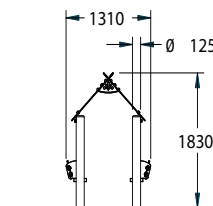

# Play Cabin with Apex Plastic Roof

Range: Dens, Huts & Houses  
 Code: PDHH007-A-PT  
 Age: 2+ yrs  
 Colour: Playtime. (Woodland option available)

Pressure treated 'Play Grade' sanded timber

HDPE panels will not delaminate, splinter or crack & are uv sable

Sheltered meeting point in which to socialise

Seats four children comfortably

(---) Minimum Space 1.0m