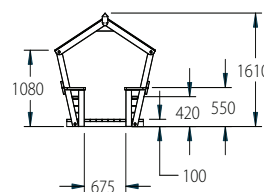

Play Cabin

Range: Dens, Huts & Houses
Code: PDHH010-A-NA
Age: 2+ yrs
Colour: Natural

A place to sit and chat with friends

Tactile & natural quality complements softens play areas

Helps develop childrens creativity and imagination

Seating for up to eight children

Free Height of Fall: 0.4m
(---) Minimum Space 1.0m