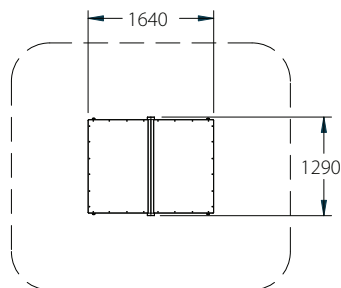

Play Cabin

Range: Dens, Huts & Houses
Code: PDHH010-A-NA
Age: 2+ yrs
Colour: Natural

A place to sit and chat with friends

Tactile & natural quality complements softens play areas

Helps develop childrens creativity and imagination

Seating for up to eight children

Free Height of Fall: 0.4m
(---) Minimum Space 1.0m