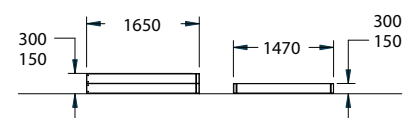

Pressure treated 'Play Grade' sanded timber

Great for creating imaginative ships, forts and castles

Small stages

Link areas with platforms

Free Height of Fall: 0.3m
 (---) Minimum Space 1.0m

1 Pegasus Way, Bowerhill Ind. Est.
 Melksham, Wiltshire, SN12 6TR
 e: sales@playforce.co.uk
 t: 01225 792660 f: 01225 792080
 www.playforce.co.uk