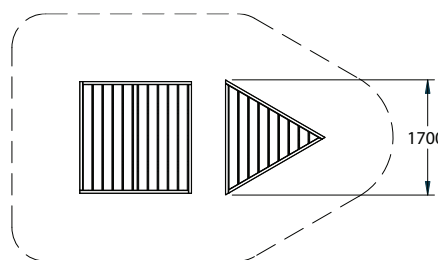

Pressure treated 'Play Grade' sanded timber

Great for creating imaginative ships, forts and castles

Small stages

Link areas with platforms

Free Height of Fall: 0.3m
 (---) Minimum Space 1.0m

1 Pegasus Way, Bowerhill Ind. Est.
 Melksham, Wiltshire, SN12 6TR
 e: sales@playforce.co.uk
 t: 01225 792660 f: 01225 792080
 www.playforce.co.uk