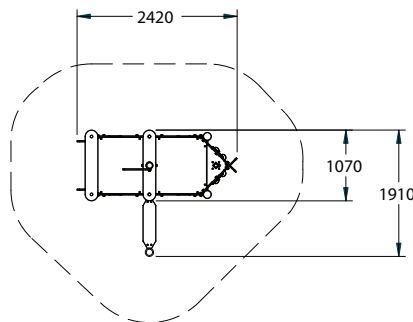

Pirate Ship

Range: Journey Play
Code: PTVL011-B-PT
Age: 2-11 yrs
Colour: Playtime. (Woodland option available)

Children can sit aboard on the stern benches & dream up their adventures

Spin the anchor or life ring & discover hidden treasure

Anti-slip deck

Walk the plank balance beam

Free Height of Fall: 0.59m
(---) Minimum Space 1.0m