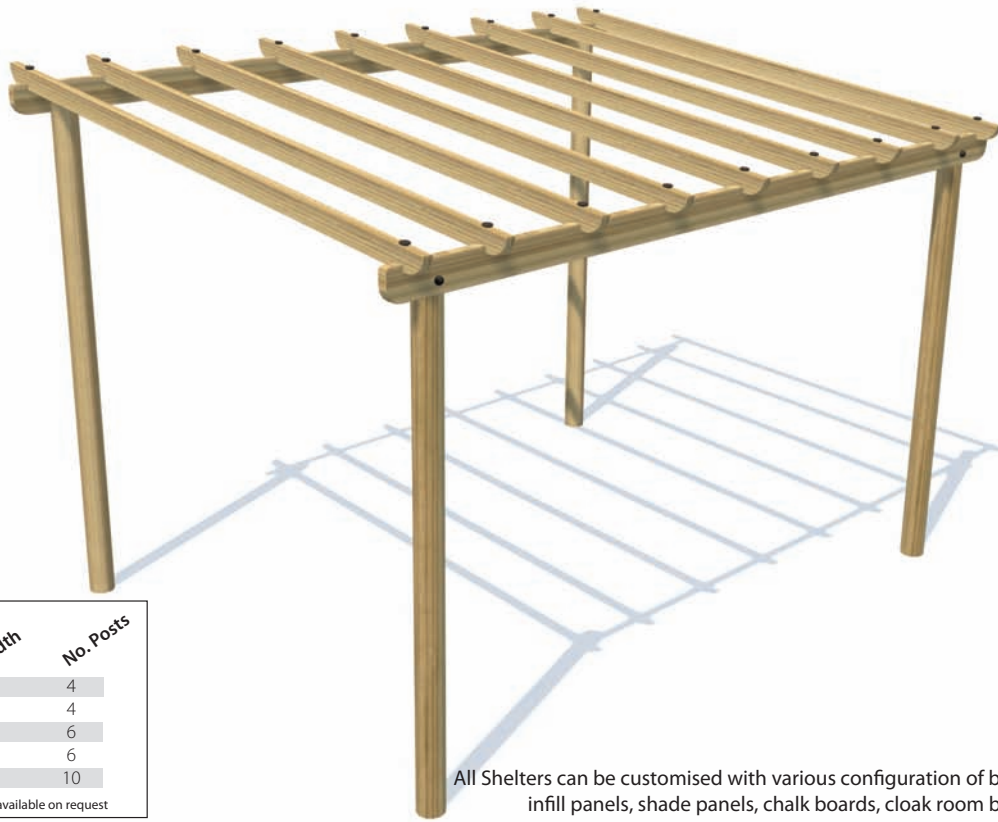

Pergola Beam Roof

Playforce

making playtime fun

Range: Outdoor Classroom & Shelters
 Code: POCS-PBR
 Age: 2+ yrs
 Colour: Natural

Length	Width	No. Posts
3	3	4
4	3	4
6	3	6
8	3	6
11	3	10

Other larger sizes are available on request

All Shelters can be customised with various configuration of benches, tables, timber infill panels, shade panels, chalk boards, cloak room benches and bike racks

Pressure treated 'Play Grade' sanded timber

Enables children to enjoy and learn outside the classroom

Grow climbers up the structure

Striking structure to create a focus point for any space