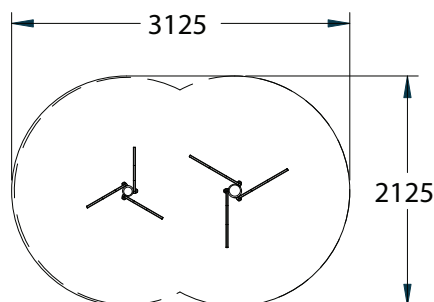

Palm Trees

Playforce

making playtime fun

Range: Free Flow Play
 Code: PMOD005-A-WD Short & PMOD006-A-WD Tall
 Age: Short 2-7 yrs - Tall 2+ yrs
 Colour: Woodland

2 different heights available

Transform your school playground into a desert oasis

Security caps keep fixings safe

Keep hordes of pirates at bay or have a holiday on a secluded island

Pressure treated 'Play Grade' sanded timber

(---) Minimum Space 1.00m

1 Pegasus Way, Bowerhill Ind. Est.
 Melksham, Wiltshire, SN12 6TR
 e: sales@playforce.co.uk
 t: 01225 792660 f: 01225 792080
 www.playforce.co.uk