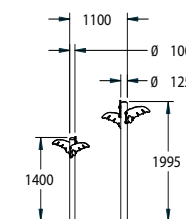

Palm Trees

Playforce

making playtime fun

Range: Free Flow Play
 Code: PMOD005-A-WD Short & PMOD006-A-WD Tall
 Age: Short 2-7 yrs - Tall 2+ yrs
 Colour: Woodland

2 different heights available

Transform your school playground into a desert oasis

Security caps keep fixings safe

Keep hordes of pirates at bay or have a holiday on a secluded island

Pressure treated 'Play Grade' sanded timber

(---) Minimum Space 1.00m

1 Pegasus Way, Bowerhill Ind. Est.
 Melksham, Wiltshire, SN12 6TR
 e: sales@playforce.co.uk
 t: 01225 792660 f: 01225 792080
 www.playforce.co.uk