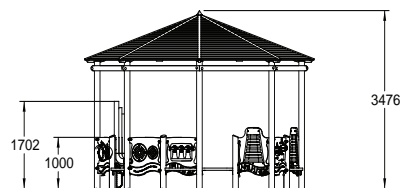

Octagonal Musical Shelter

Range: Musical
Code: PMUS011-C-WD
Age: 2+ yrs
Colour: Woodland

Pressure treated 'Play Grade' sanded timber

HDPE panels will not delaminate, splinter or crack & are uv sable

Vandal & weather resistant fixings & security caps

Musical panels combined with seating and sheltered areas

(---) Minimum Space 1.00m