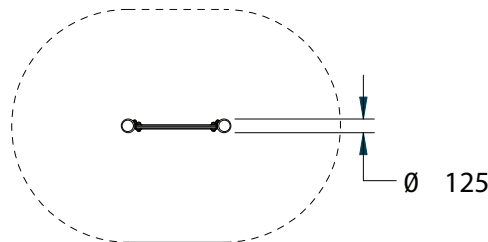

# Noughts & Crosses Play Panel with 2 Posts

**Playforce**

*making playtime fun*

Range: Interactive Games  
 Code: PGAM033-A-PT  
 Age: 2+ yrs  
 Colour: Playtime. (Woodland option available)

Pressure treated 'Play Grade' sanded timber

HDPE panels will not delaminate, splinter or crack & are uv stable

Vandal & weather resistant fixings & security caps

A favourite school playground game

(---) Minimum Space 1.00m