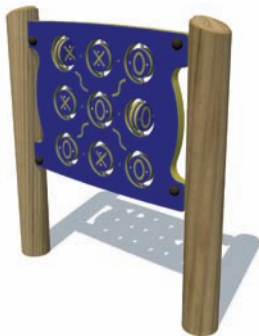

# Noughts & Crosses Play Panel with 2 Posts

**Playforce**

*making playtime fun*

Range: Interactive Games  
 Code: PGAM033-A-PT  
 Age: 2+ yrs  
 Colour: Playtime. (Woodland option available)

Pressure treated 'Play Grade' sanded timber

HDPE panels will not delaminate, splinter or crack & are uv stable

Vandal & weather resistant fixings & security caps

A favourite school playground game

(---) Minimum Space 1.00m