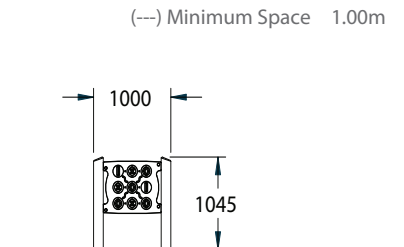

# Noughts & Crosses Play Panel with 2 Posts

**Playforce**

*making playtime fun*

Range: Interactive Games  
 Code: PGAM033-A-PT  
 Age: 2+ yrs  
 Colour: Playtime. (Woodland option available)

Pressure treated 'Play Grade' sanded timber

HDPE panels will not delaminate, splinter or crack & are uv stable

Vandal & weather resistant fixings & security caps

A favourite school playground game

(---) Minimum Space 1.00m