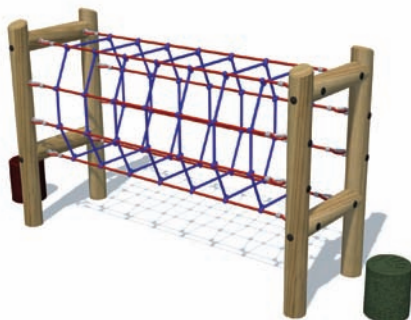

Net Tunnel with Rubber Step Posts

Playforce

making playtime fun

Range: Fitness Trail - High Level
 Code: PHTT019-B-PT
 Age: 4+ yrs
 Colour: Playtime. (Woodland option available)

Pressure Treated Play Grade Sanded Timber

Rubber Step Posts

Steel Core Ropes

Explore and crawl through the net structure or climb over it

Free Height of Fall: 1.4m
 Surface Area: 19m²
 (---) Minimum Space 1.5m