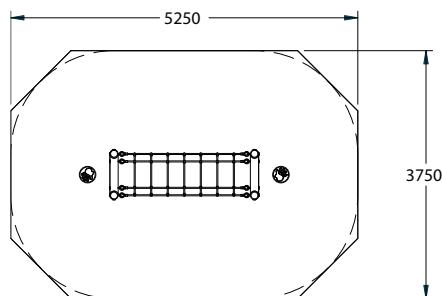

Net Tunnel with Rubber Step Posts

Playforce

making playtime fun

Range: Fitness Trail - High Level
 Code: PHTT019-B-PT
 Age: 4+ yrs
 Colour: Playtime. (Woodland option available)

Pressure Treated Play Grade Sanded Timber

Rubber Step Posts

Steel Core Ropes

Explore and crawl through the net structure or climb over it

Free Height of Fall: 1.4m
 Surface Area: 19m²
 (---) Minimum Space 1.5m