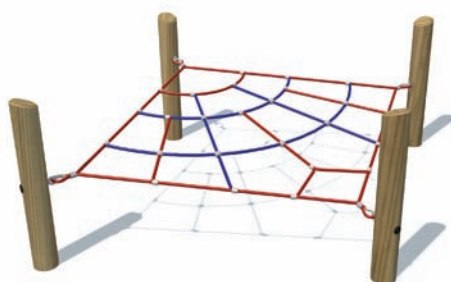

# Net Swamp

**Playforce**

*making playtime fun*

Range: Fitness Trail - Low Level  
 Code: PLTT057-B-PT  
 Age: 2+ yrs  
 Colour: Playtime. (Woodland option available)

Pressure treated 'Play Grade' sanded timber

Steel core ropes

Multi-use and versatile, crawl over, under and across it

Children are challenged by the need for hand-eye co-ordination

Free Height of Fall: 0.6m

Surface Area: 14m<sup>2</sup>

(---) Minimum Space 1.5m