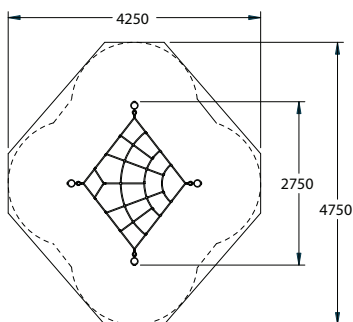

# Net Swamp

**Playforce**

*making playtime fun*

Range: Fitness Trail - Low Level  
 Code: PLTT057-B-PT  
 Age: 2+ yrs  
 Colour: Playtime. (Woodland option available)

Pressure treated 'Play Grade' sanded timber

Steel core ropes

Multi-use and versatile, crawl over, under and across it

Children are challenged by the need for hand-eye co-ordination

Free Height of Fall: 0.6m

Surface Area: 14m<sup>2</sup>

(---) Minimum Space 1.5m