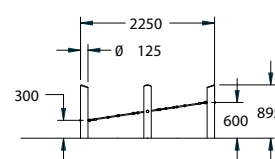

Steel core ropes

Multi-use and versatile, crawl over, under and across it

Children are challenged by the need for hand-eye co-ordination

Free Height of Fall: 0.6m

Surface Area: 14m<sup>2</sup>

(---) Minimum Space 1.5m