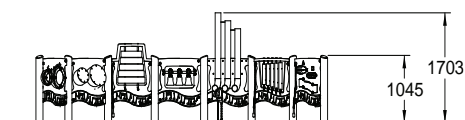

Musical Trail

Playforce

making playtime fun

Range: Musical
 Code: PMUS009-C-WD
 Age: 2+ yrs
 Colour: Woodland

7 Musical Elements

Pressure treated 'Play Grade' sanded timber

HDPE panels will not delaminate, splinter or crack & are uv sable

Vandal & weather resistant fixings & security caps

Seven tuned and untuned percussion instruments

(---) Minimum Space 1.00m