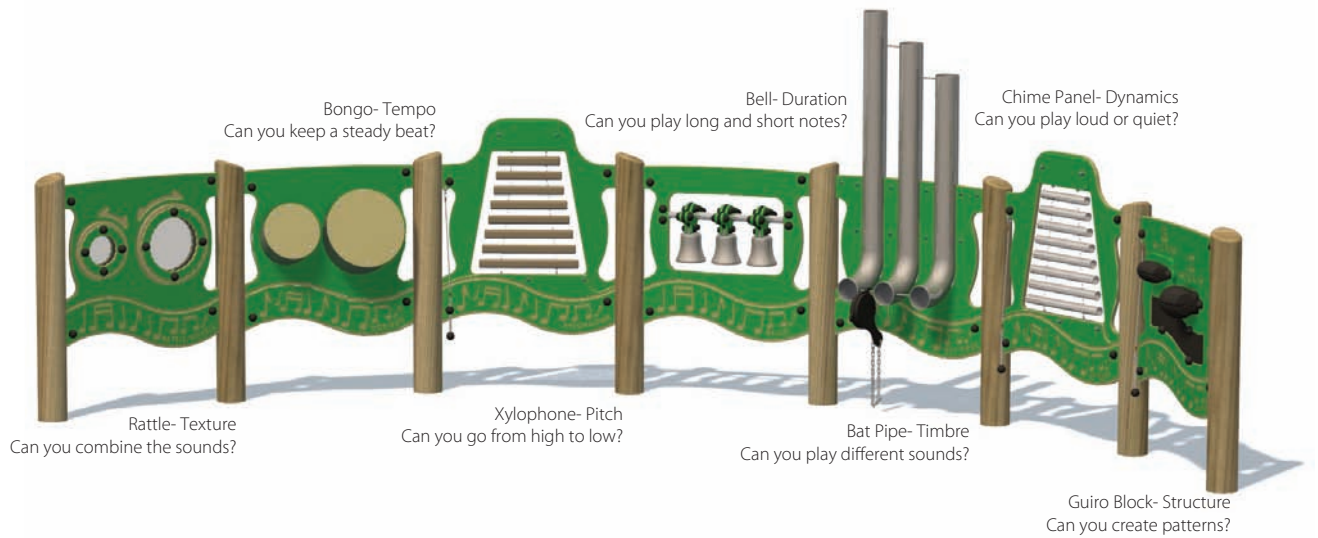

Musical Trail

Playforce

making playtime fun

Range: Musical
 Code: PMUS009-C-WD
 Age: 2+ yrs
 Colour: Woodland

7 Musical Elements

Pressure treated 'Play Grade' sanded timber

HDPE panels will not delaminate, splinter or crack & are uv sable

Vandal & weather resistant fixings & security caps

Seven tuned and untuned percussion instruments

(---) Minimum Space 1.00m