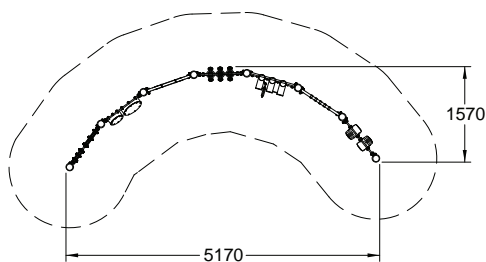

Musical Trail

Playforce

making playtime fun

Range: Musical
 Code: PMUS009-C-WD
 Age: 2+ yrs
 Colour: Woodland

7 Musical Elements

Pressure treated 'Play Grade' sanded timber

HDPE panels will not delaminate, splinter or crack & are uv sable

Vandal & weather resistant fixings & security caps

Seven tuned and untuned percussion instruments

(---) Minimum Space 1.00m