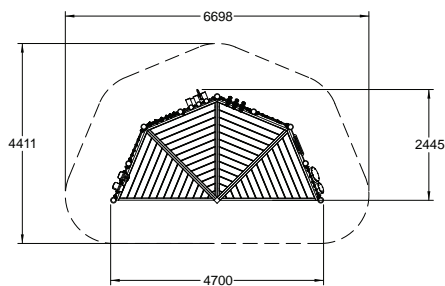

Musical Performance Stage

Playforce

making playtime fun

Range: Musical
 Code: PMUS012-C-WD
 Age: 2+ yrs
 Colour: Woodland

Pressure treated 'Play Grade' sanded timber

HDPE panels will not delaminate, splinter or crack & are uv sable

Vandal & weather resistant fixings & security caps

Musical panels combined with seating and sheltered areas

(---) Minimum Space 1.00m